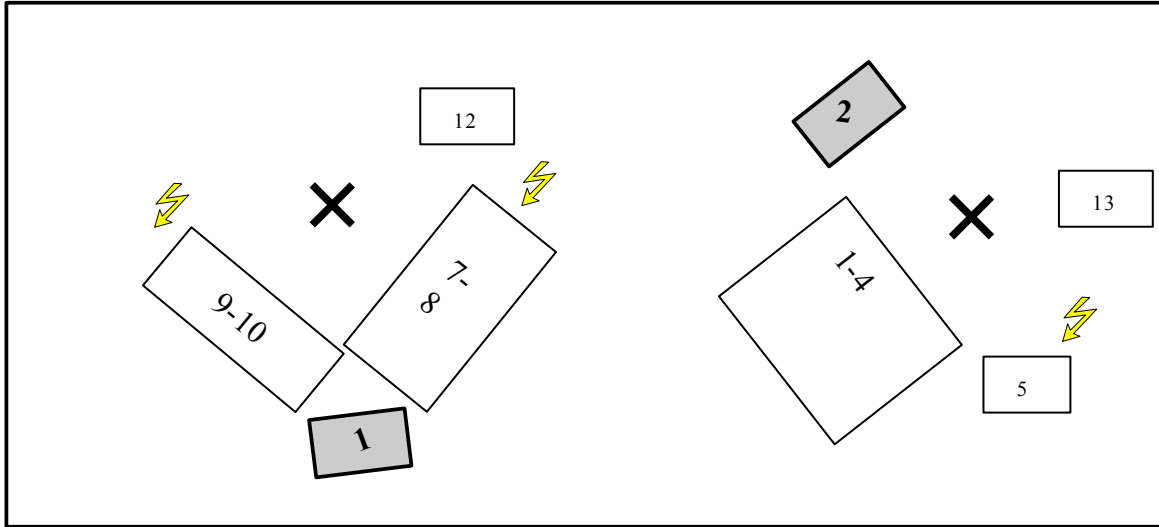

Channel/Stage-plan

Artist Emil de Wahl	Date 25/2-2009	Venue Basic
---------------------	----------------	-------------

1. Kick	Beta 52	Gate	
2. SN	SM 57		
3. OH L	sm58		
4. OH R	sm58		
5. Electronics	DI		
6. --- spare ---			
7. Desktop L	DI		
8. Desktop R	DI		
9. Drumpad	DI		
10. Mini-Korg	DI		
11. Lapsteel	Line FOH		
12. Vocal Mikael	58		
13. Vocal Emil	58		
14.			
15.			
16.			
17.			1. Drums L Comp
18.			2. Drums R Comp
19.			3. Instr. L Comp
20.			4. Instr. R Comp
21.			5.
22.			6.
23.			7.
24.			8.

2 tables desktop and keyboards is needed (50 cm x 100 cm minimum).

Technical contact: Troels Bech. Ph.: 51518838. Mail: troelsbech@mail.dk